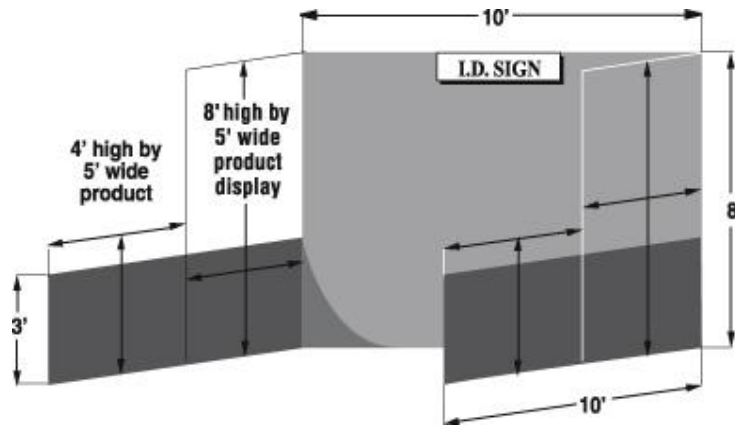

# International Women's Show May 2-5, 2019 Height Restrictions

The front five feet of your exhibit may not exceed FOUR feet in height.

**All exhibits must have floor covering.**

**Maximum height for any product, display or sign is EIGHT FEET.**

### **Height Limitation Exceptions:**

1. If you have three or more booths in a row, you may have 8' high displays to the front of the booth except within 10' of where your exhibit adjoins other exhibits. So if you have three booths, your center booth may be 8' high to the front of the booth. With four booths, the center two booths may be 8' high to the front of the booth.
2. Your exhibit height may be 8' to the front of your exhibit **WITH THE APPROVAL OF SHOW MANAGEMENT AND THE ADJOINING EXHIBITOR**. If you wish to exceed the height limitation and have not contacted show management, come to the Show Office **BEFORE** setting up your exhibit.